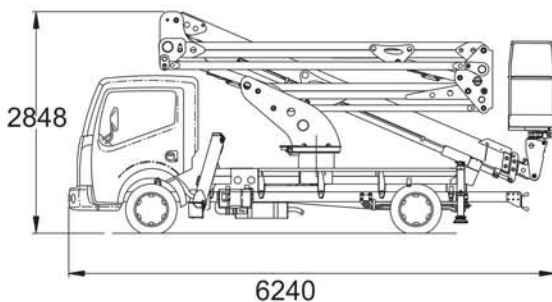

* Changeable data according to the truck