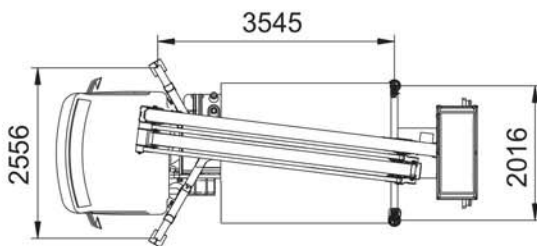

* Changeable data according to the truck